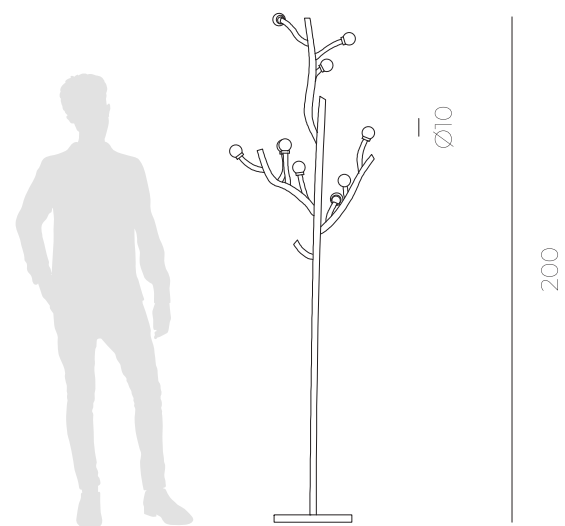

GRAPPE

floor lamp

GRAPPE floor lamp captures attention with its elegantly designed tree-inspired form, drawing inspiration from nature. The lighting spheres on its branches add a warm and inviting atmosphere to your space.