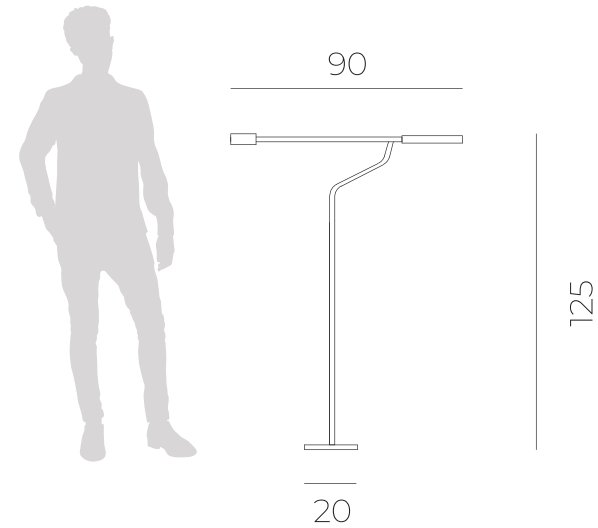

VIVANO

floor lamp

VIVANO offers the perfect combination of luxury lighting and modern design. Add a sophisticated touch to your space with its well-designed structure and aesthetic details.