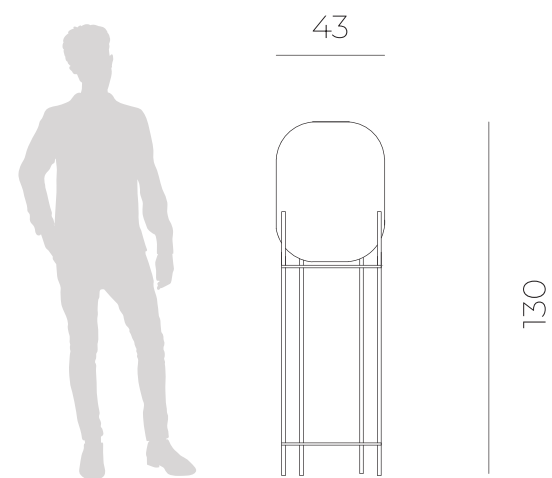

RIGA

floor lamp

RIGA floor lamp stands out as a fusion of elegance and modern design. The smoked glass details add a mysterious touch to your space, while the black metal legs impart a striking character to the product.