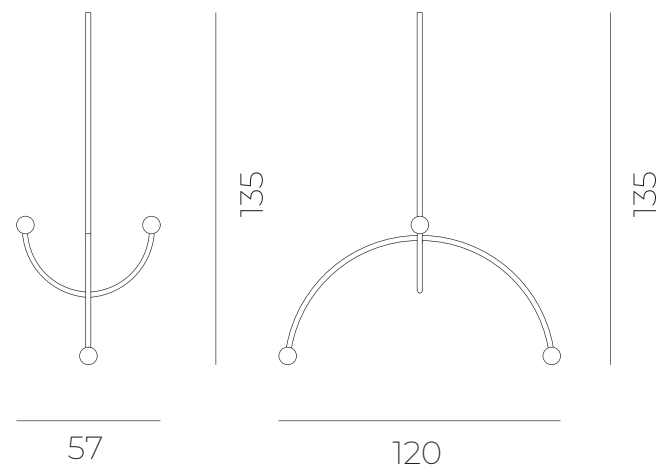

LUXORA chandelier adds unique elegance to your modern living spaces with its intriguing geometric form and minimal design. Designed to bring a sophisticated atmosphere to your room, this chandelier captivates with its aesthetic details.