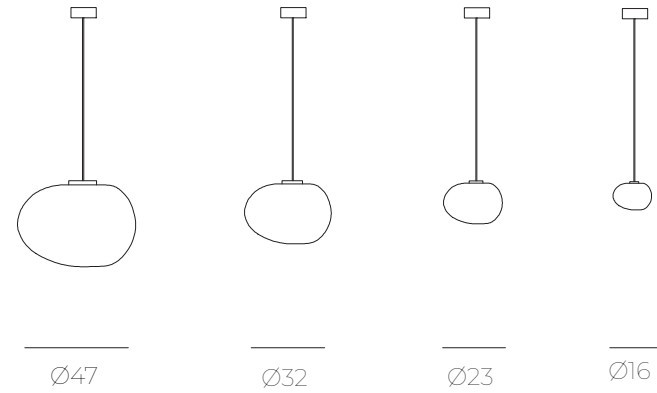

GREGG lighting series stands out with its random forms and minimalist design, adding a modern touch to your space.