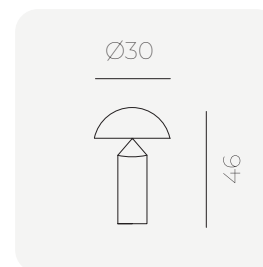

ATTOLO

table lamp

ATTOLO desk lamp stands out with its elegance in design. With its modern lines and carefully selected materials, it not only serves as illumination but also stands out as a decorative element.