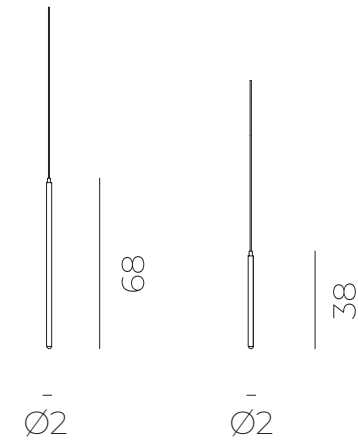

LUMIRA pendant lighting, with its minimalist design that allows endless combinations side by side, adds a luxurious touch to your home. Stylish and practical, these pendants offer a bespoke lighting spectacle for your space.