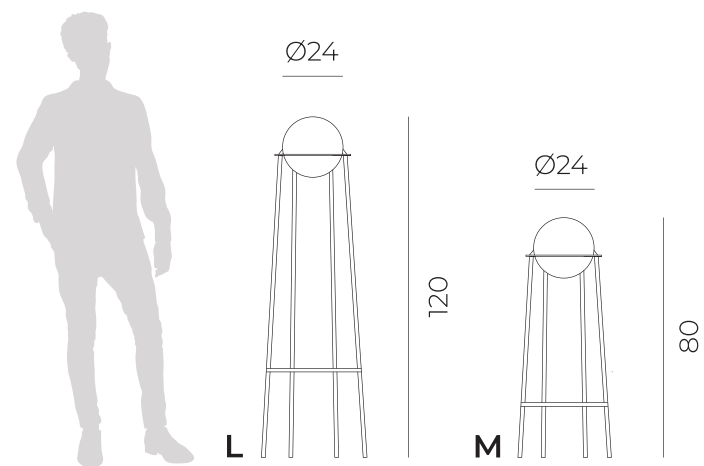

Meet the **SATURN** Floor Lamp to elevate your home lighting experience. This modern, slender lighting solution adds elegance to your space with its eye-catching planet shape and stylish design.