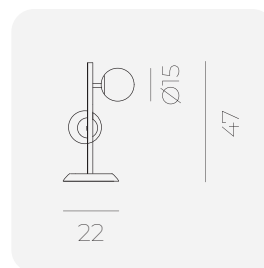

HELISE

table lamp

HELISE desk lamp adds a modern atmosphere to your living spaces by combining elegance and practicality. Standing out with its graceful design, HELISE is the perfect choice to meet your special lighting needs.