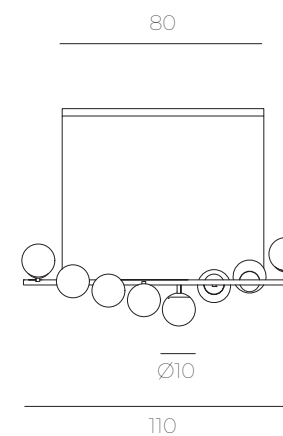

The minimal design and 360-degree rotated spheres are also evident in the horizontal chandelier model of **HELISE**. Enriched with a golden appearance, the HELISE chandelier brings together modern aesthetics and functionality, adding a special elegance to your spaces.