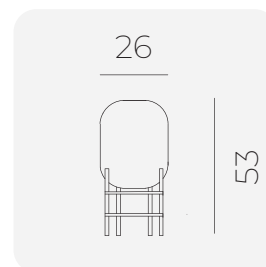

RIGA

table lamp

RIGA desk lamp offers an illuminating solution that captivates with its elegant design and stylish details. Placed on the tabletop, this lamp adds a sophisticated touch to your space while providing effective lighting. Experience a blend of elegance and style with RIGA in your home or workplace.