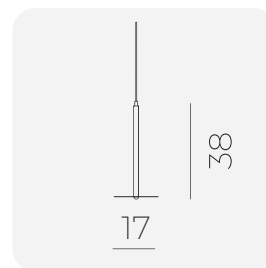

LUMIFY

pendant

With its refined cylindrical structure, **LUMIFY** provides modern elegance and impressive lighting to your space.