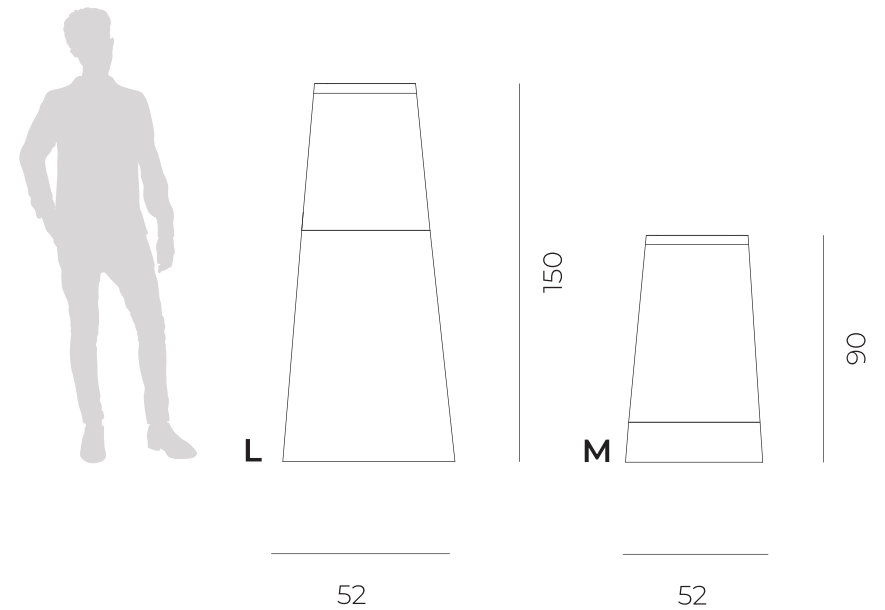

BOHO

table lamp - floor lamp

BOHO floor lamp is designed to add elegance and warmth to your indoor spaces. Representing sophistication with its modern lines, it brings tranquility to your environment with its warm light. BOHO offers more than just lighting; it provides an atmosphere for your home.