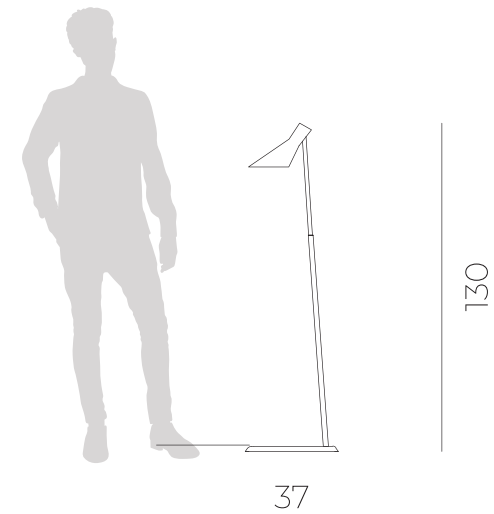

LUMEVO

floor lamp

With its conical head, black metal body, and subtly slanted design, **LUMEVO** adds an elegant touch to your space. This lightweight and stylish floor lamp not only illuminates your room but also stands out as a modern decorative element.