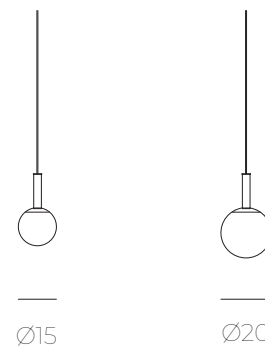

GLOBE pendant lighting series adds a unique character to your spaces. Redefining the lighting concept with its minimalist design and sophisticated details, GLOBE creates a contemporary elegance and atmosphere in your spaces with the dance of light.