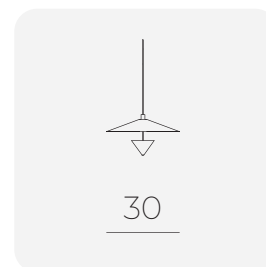

GLOWEX

pendant

GLOWEX pendant lighting provides a modern touch to your space with its intriguing design and minimal lines. This lighting solution offers a simple and elegant atmosphere to your room, providing a radiant experience. Illuminate your space with a modern look and a bright atmosphere using GLOWEX.