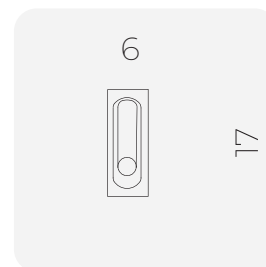

GLOWLET

wall lamp

GLOWLET sconce offers a stylish and modern lighting solution suitable for use on headboards. Adding a minimalist touch to your room with its simple design, it also stands out with its functionality. Bring elegance and a bright atmosphere to your space with GLOWLET.