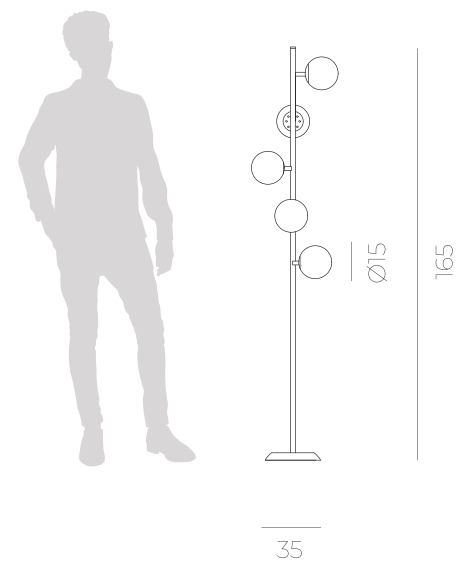

HELISE floor lamp series emphasizes originality in lighting. Its minimal design and 360-degree rotated spheres add a modern touch to your space, highlighting elegance with a golden appearance.