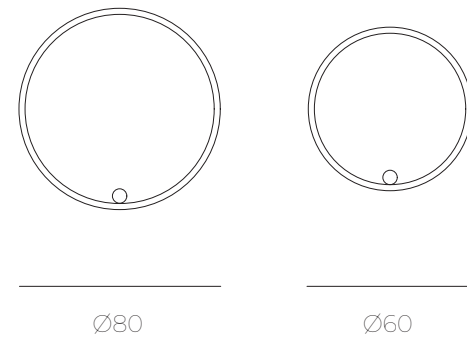

RADIA wall sconce offers an impressive design with its hollow ring shape and dancing lights along the lines of the ring. With its minimalist lines, this sconce attracts attention and adds a graceful atmosphere to your modern living spaces. Update your lighting experience with RADIA in a simple and stylish manner.