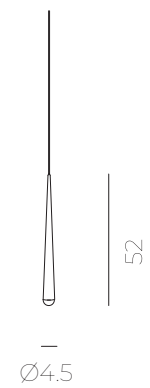

KONIC is a pendant model that offers a modern atmosphere with its unique conical shape and black metal coating. Its elegant design adds a sophisticated touch to your space.