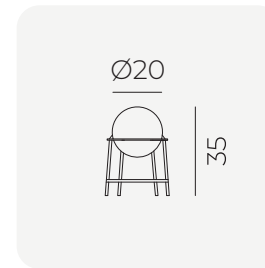

SATURN

table lamp

The Desk Lamp combines elegance and functionality to offer a modern desk lamp experience. This lamp, distinguished by its elegant planet-shaped design, creates an aesthetic focal point on the desk.