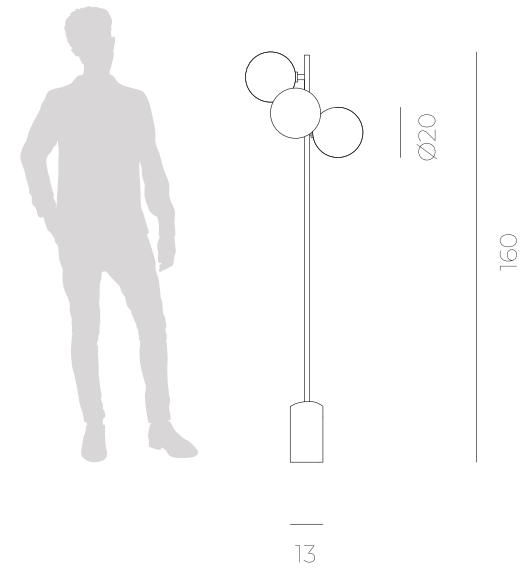

IGLA

floor lamp

IGLA floor lamp adds a modern touch to your space with its impressive smoked glass spheres. The gold-toned metal pole and stylish cylinder marble detail turn this design into a magnificent combination of luxury and minimalism.