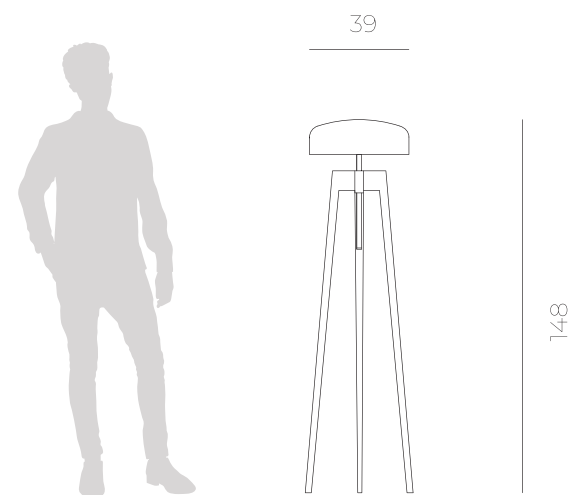

TRIO

floor lamp

TRIO floor lamp offers a warm atmosphere to your space by combining modern elegance with the warm touch of wood. Its long wooden legs bring natural grace to your room, while its contemporary design also captures attention.